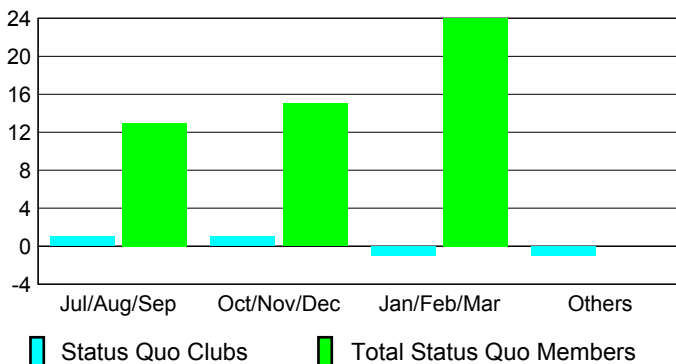

Club Results 2009-2010

Goal, New, Dropped, Gain/Loss

Comparison of Club Gain/Loss

Current Year Compared to the Previous Year

YTD Status Quo Clubs 2009-2010

Status Quo Clubs Compared to Status Quo Members

MEMBERSHIP

Membership Results
2009-2010

Membership
2008-2009

Month	Net Memb Goal	Actual New Memb	Actual Dropped Memb	Gain/Loss of Memb	Gain/Loss of Memb
Jul/Aug/Sep	0	47	-61	-14	3
Oct/Nov/Dec	0	34	-34	0	10
Jan/Feb/Mar	0	36	-24	12	-10
Apr/May/June	0	53	-56	-3	-49
Totals	0	170	-175	-5	-46