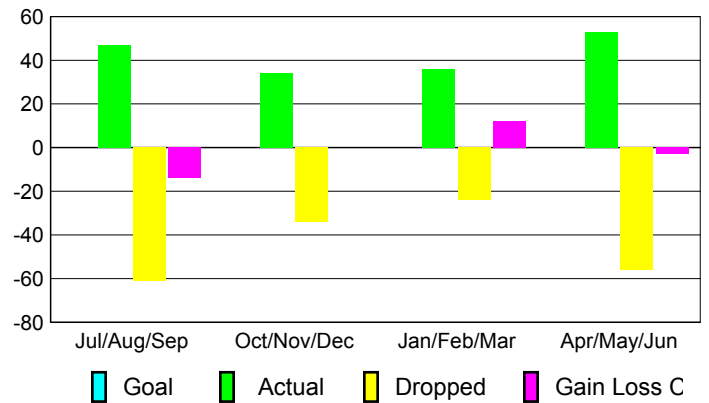

Membership Results 2009-2010

Goal, New, Dropped, Gain/Loss