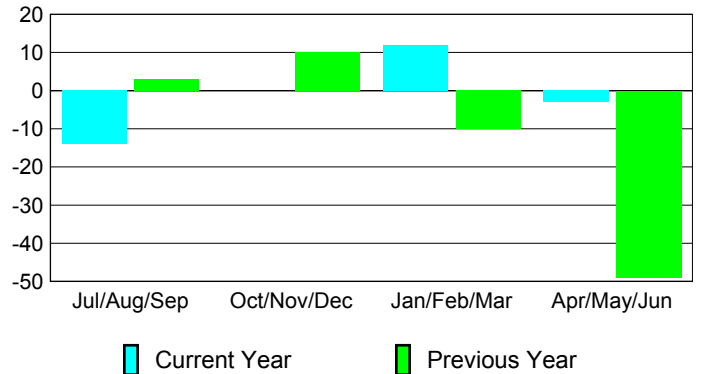

Comparison of Membership Gain/Loss

Current Year Compared to the Previous Year