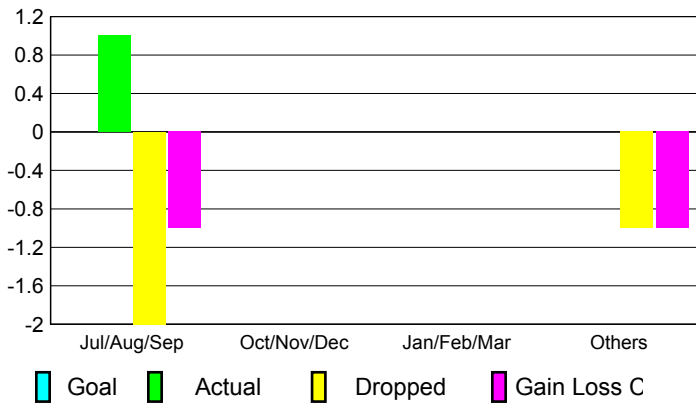

2009-2010 GMT Quarterly Report for District (or Undistricted) **District B 6**

GMT: PEDRO A BOTELLO ORTIZ

Location: MEXICO

GMT CA: 3

CLUBS

Club Results
2009-2010

Clubs
2008-2009

Month	New Club Goal	Actual New Clubs	Actual Dropped Clubs	Gain/Loss of Clubs	Gain/Loss of Clubs
Jul/Aug/Sep	0	1	-2	-1	0
Oct/Nov/Dec	0	0	0	0	0
Jan/Feb/Mar	0	0	0	0	-1
Apr/May/June	0	0	-1	-1	0
Totals	0	1	-3	-2	-1

Club Results 2009-2010

Goal, New, Dropped, Gain/Loss

Comparison of Club Gain/Loss

Current Year Compared to the Previous Year

YTD Status Quo Clubs 2009-2010

Status Quo Clubs Compared to Status Quo Members

MEMBERSHIP

Membership Results
2009-2010

Membership
2008-2009

Month	Net Memb Goal	Actual New Memb	Actual Dropped Memb	Gain/Loss of Memb	Gain/Loss of Memb
Jul/Aug/Sep	0	47	-61	-14	3
Oct/Nov/Dec	0	34	-34	0	10
Jan/Feb/Mar	0	36	-24	12	-10
Apr/May/June	0	53	-56	-3	-49
Totals	0	170	-175	-5	-46